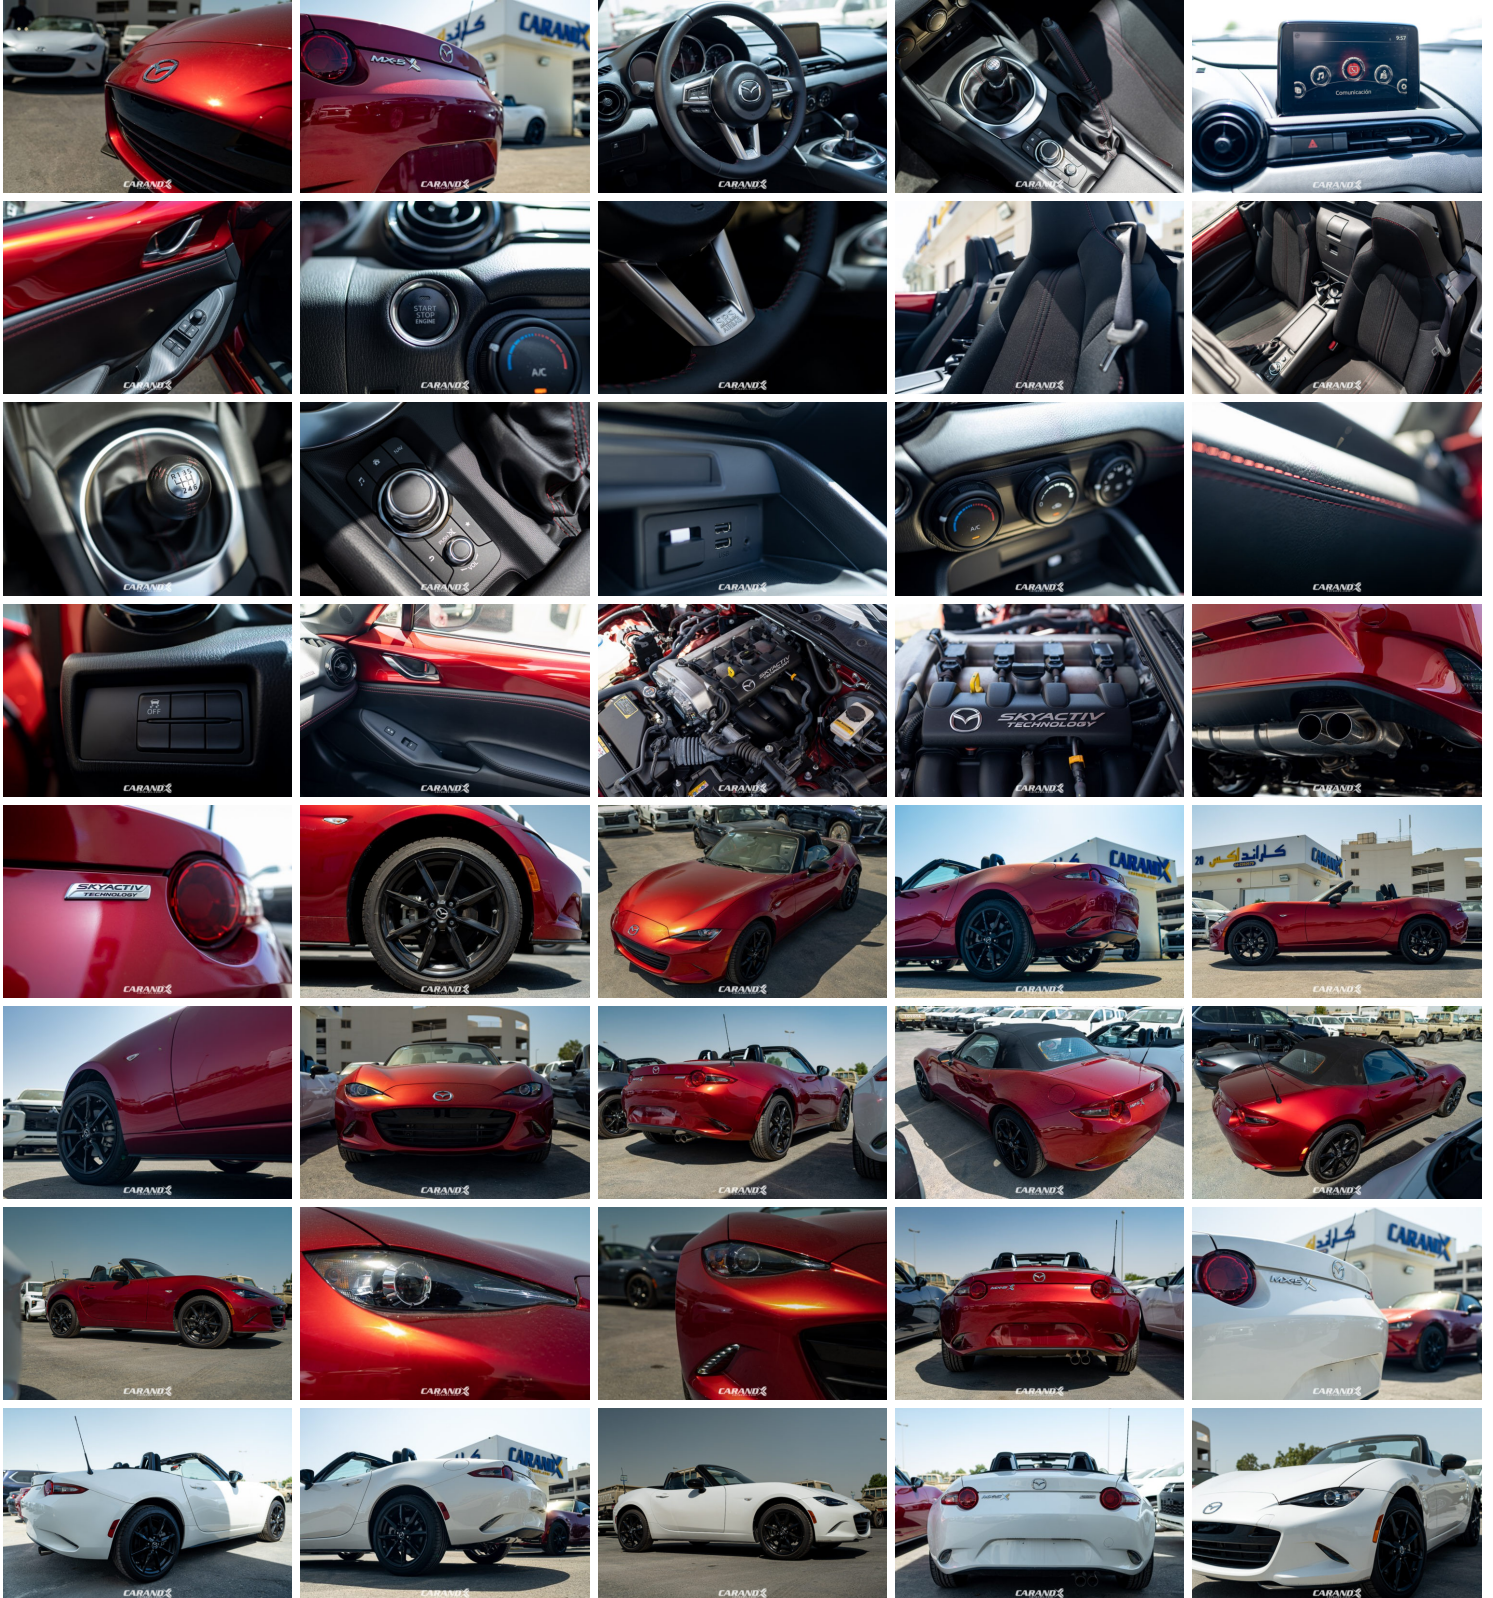

MX-5 Sport 2.0L

GALLERY