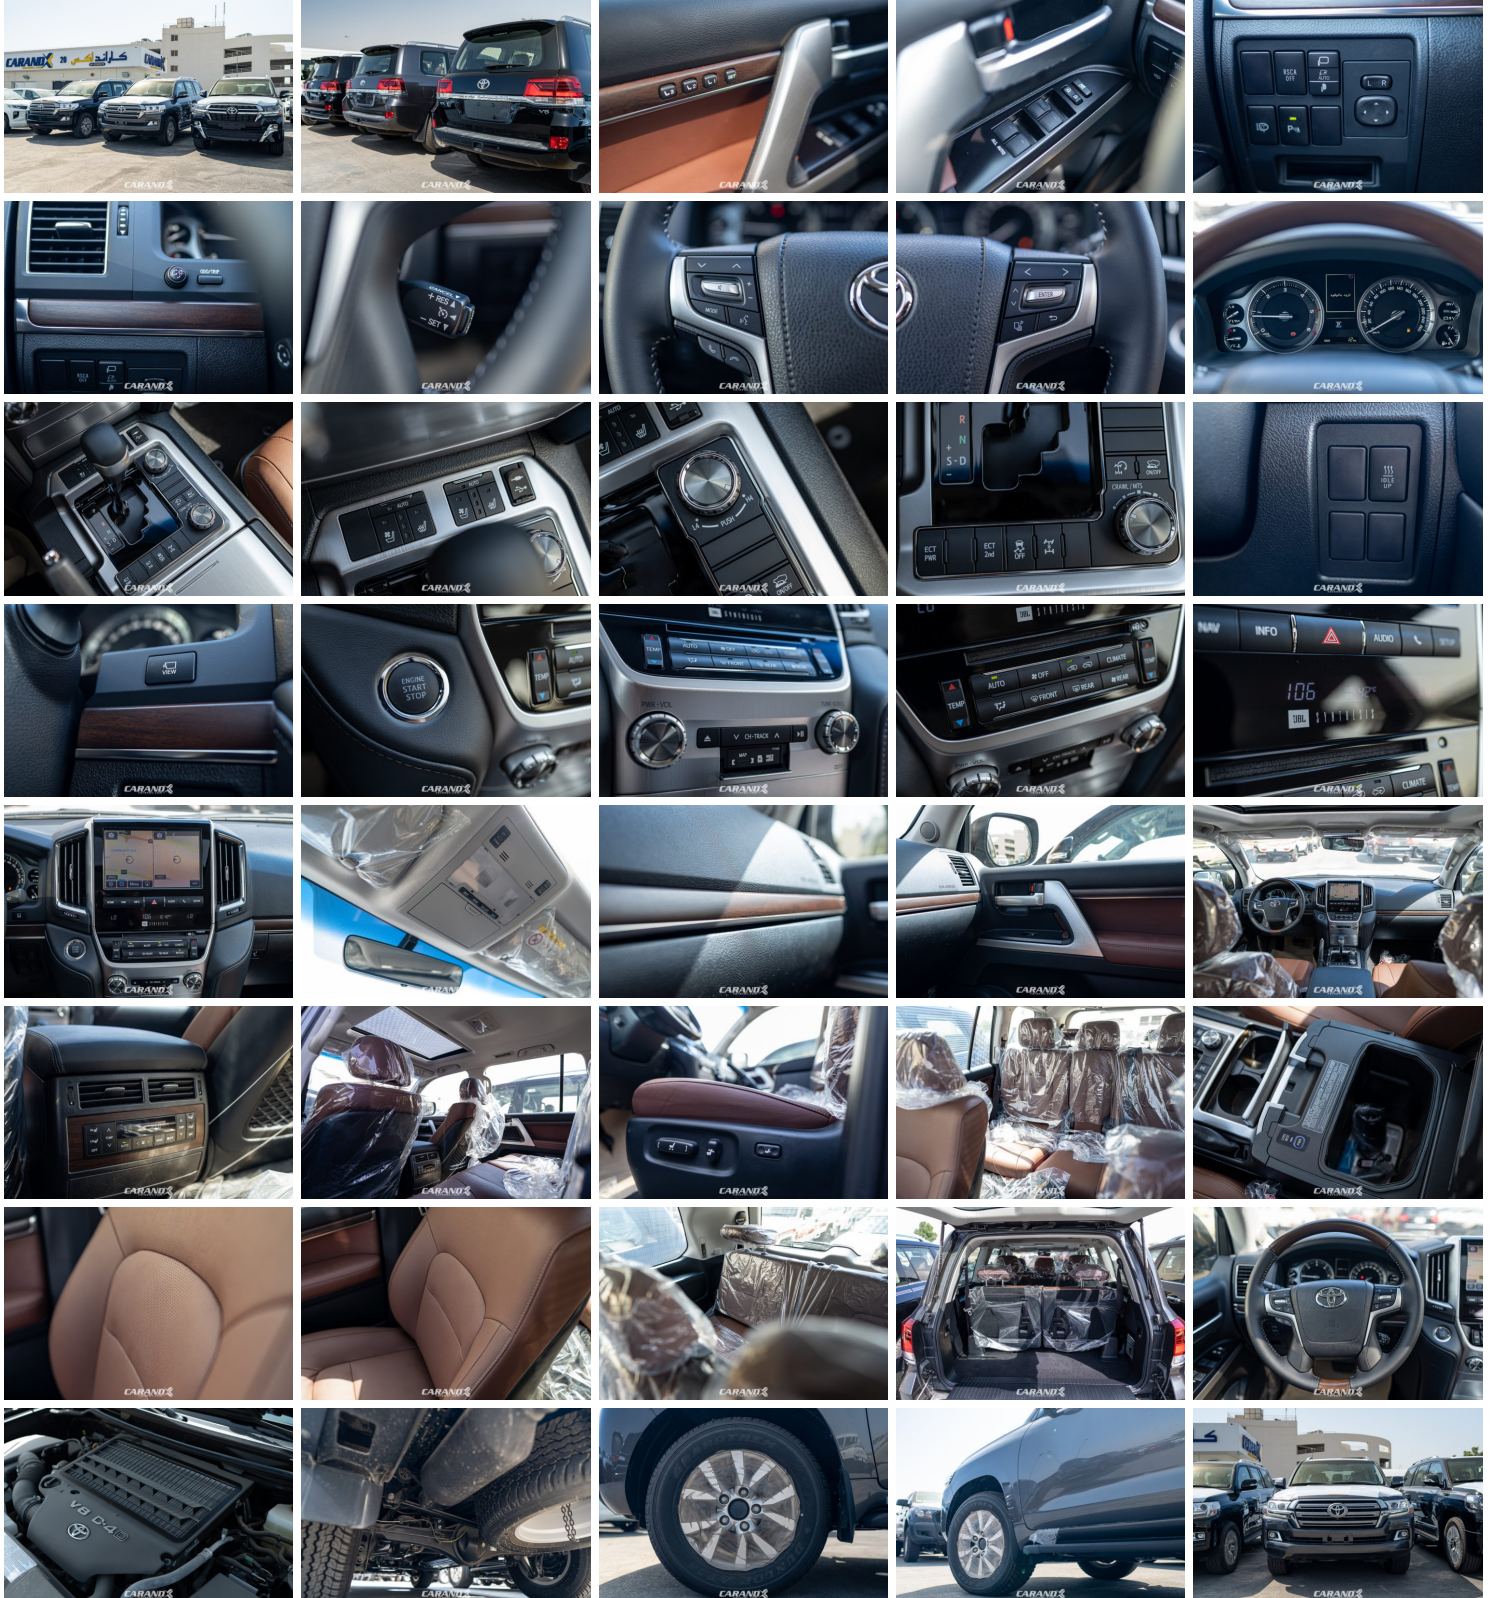

Land Cruiser VX-HI 4.5L Diesel

AUTOMATIC TRANSMISSION

TECHNICAL SPECIFICATION

- Engine-4500CC Diesel
- Suspension KDSS FR=IRS, RR=4Link

INTERIOR

- Cup Holder FR 2, 2nd row 2, 3rd row 4
- 4 Seat Independent + EMV Heater Control Panel Auto
- Audio Jack with MINI AUX + USB
- Cruise Control
- VX Imitation Wood Synt Leather
- Cool Box
- EMV (GPS) & Navigation with Voice BT
- Seat Heater FR Seat + RR
- Optiron KM/H Speedometer
- Front Seat Driver: Power+Memory SEP, Passenger Power SEP
- 4SP Leather + Imitation Wood Steering Wheel
- Electric Tilt+Telsco with Memory Steering Column
- Fuel Heater
- Overhead Console with MoonRoof
- Audio EMV+DVD+AM/FM JBL 14 Speaker
- Seat Air Conditioner D+P Ventilation
- Kneebag
- Clearance and Back Soner
- Illuminated Entry System IG SW Light + Room Lamp
- D+P Power Front Seat Vertical Adjust
- Steering Switch Audio+Display+Tel+Voice
- Accessory Connector FR: DC12V, RR: DC12V, DK: AC220
- Cigarrete Ash Tray

Land Cruiser VX-HI 4.5L Diesel

AUTOMATIC TRANSMISSION

EXTERIOR

- VX Grade Package
- Daytime Running Light LED Type
- Rear Window Wiper with Intermittent + Washer Control
- Outside Rear View Mirror PW, Retract, HTR, ECM, MEM, CAM
- BMG Multi Terr Mon 4cam Back Monitor
- Rear Spoiler
- Spare Wheel Under with Lock
- Front Bumper Guard
- Headlamp Cleaner with Washer Linked
- Pintle Hook Towing Hitch
- Roof Rack & Roof Rail
- Aluminum Side Step
- Chrome Roof Rail

SAFETY AND ADDITIONAL FEATURES

- VSC Abs+Ba+Edb+Vs+Atr+Hac+Crawl Control
- Anti-Theft Immobilizer + Alarm
- Child Restraint System 2 Seat

Land Cruiser VX-HI 4.5L Diesel

AUTOMATIC TRANSMISSION

GALLERY

Land Cruiser VX-HI 4.5L Diesel