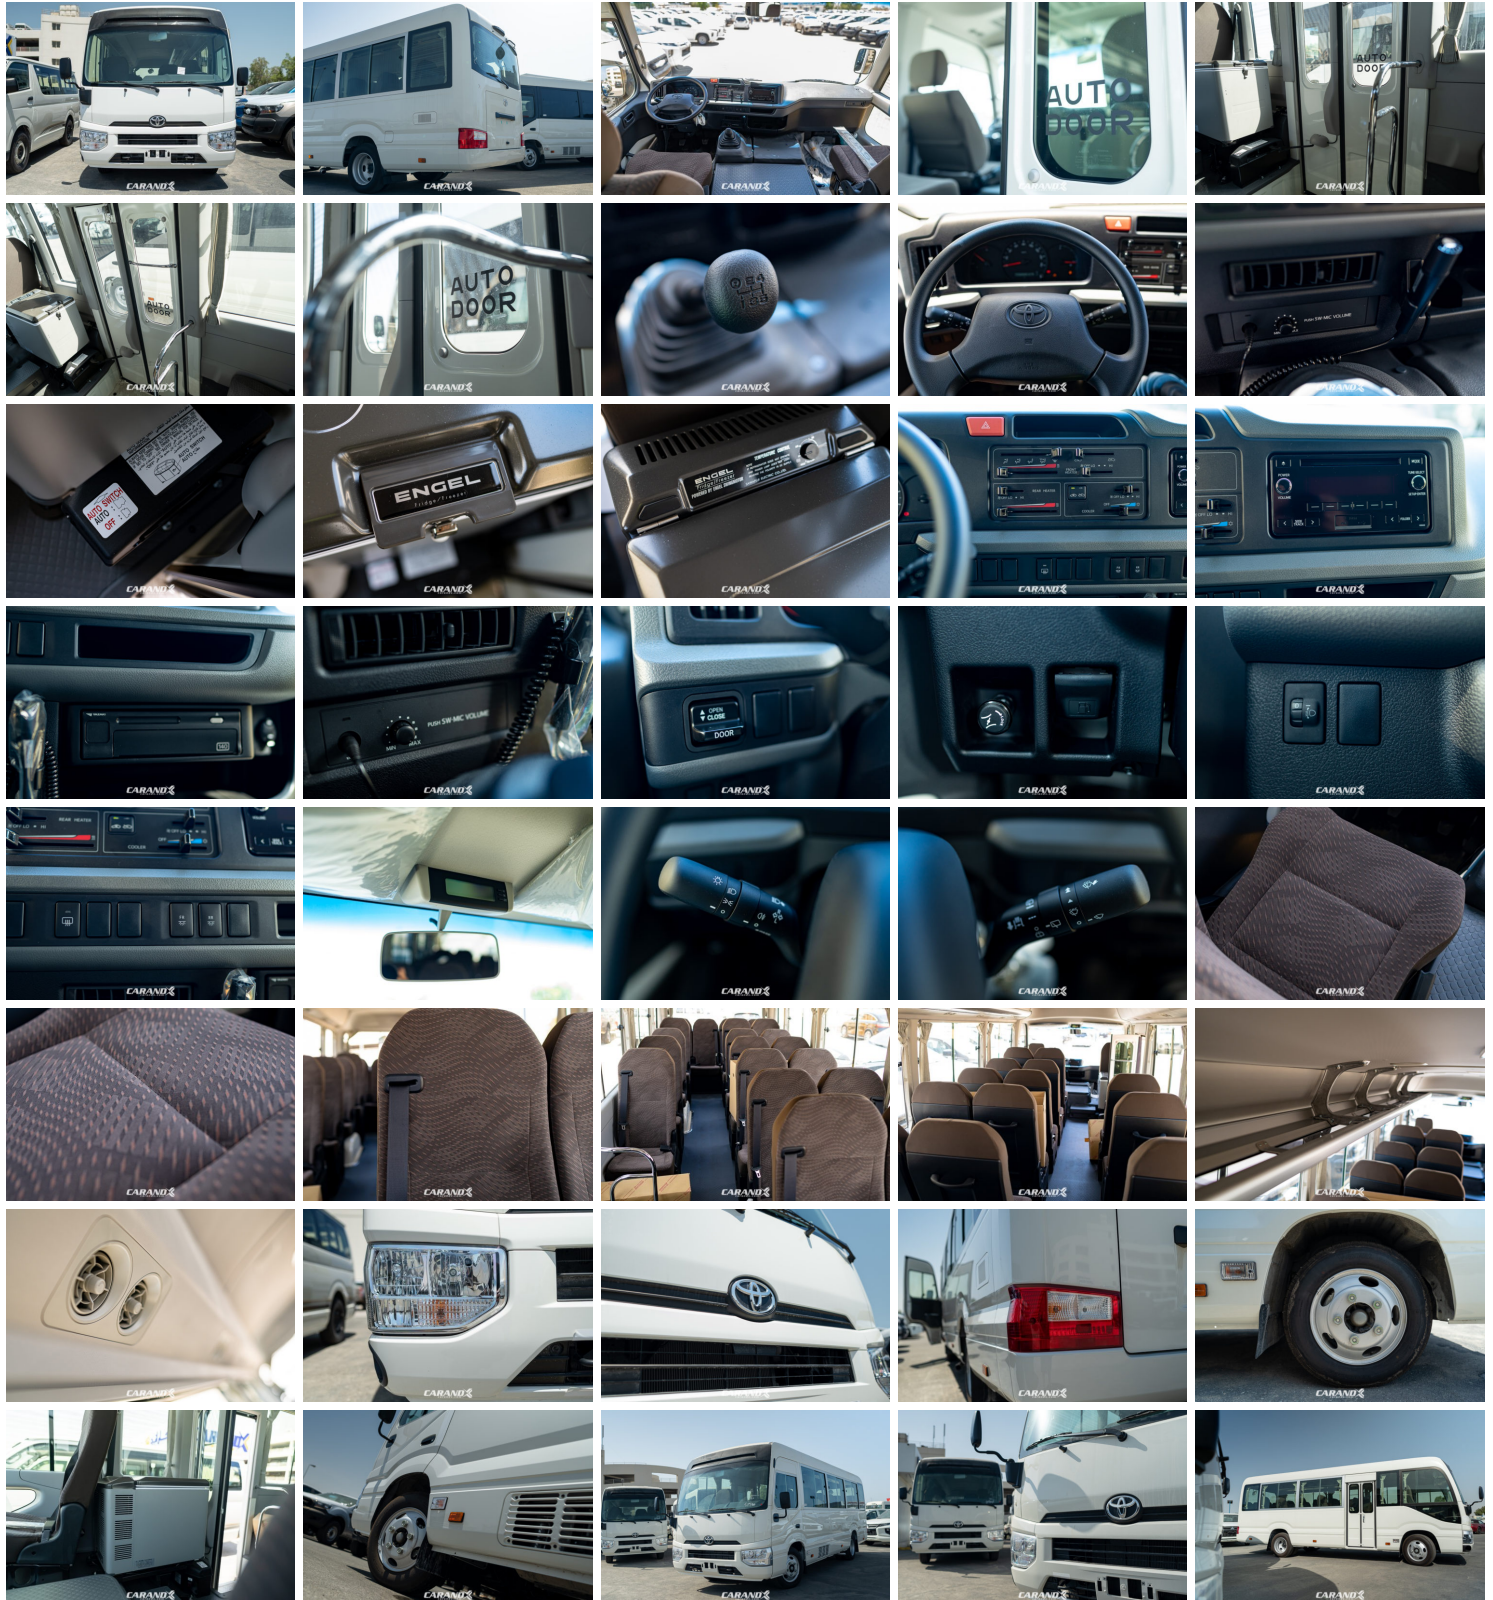

Coaster Hi Roof 22 Seater 4.2L Diesel

MANUAL TRANSMISSION

GALLERY

Coaster Hi Roof 22 Seater 4.2L Diesel

MANUAL TRANSMISSION