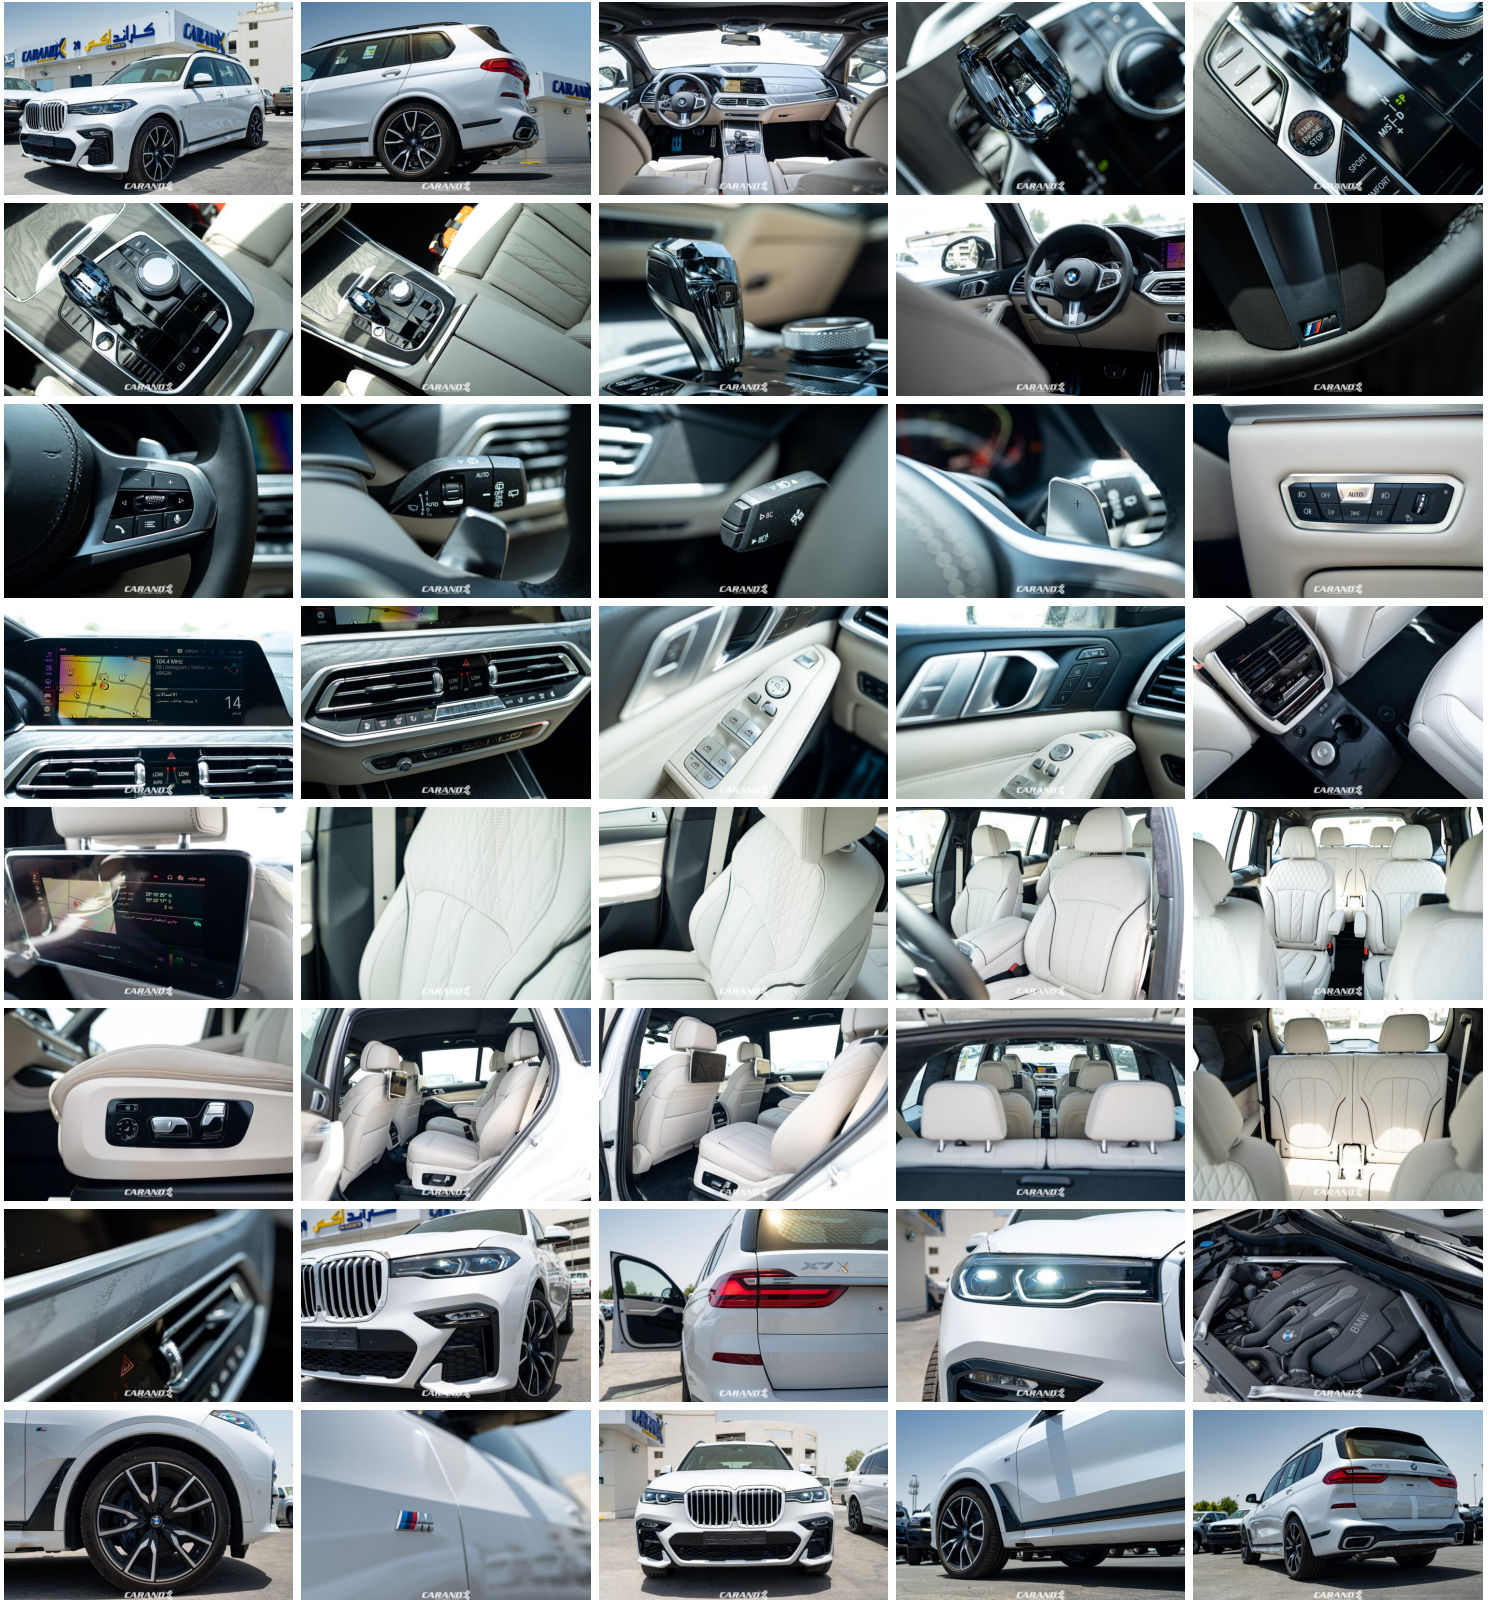

X7 XDrive 50i

GALLERY